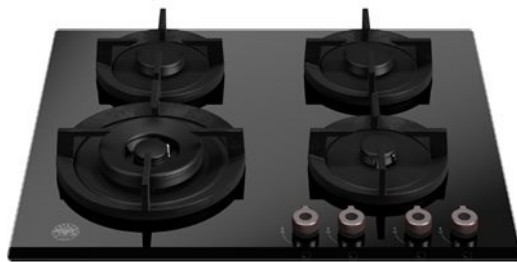

60cm gas on glass hob with lateral wok Professional Series

P604LPROGNE

This Bertazzoni Professional Series 60cm gas hob is finished in stylish black glass. With four matt black monobloc burners and accurate metal control knobs, it makes cooking simple, versatile and precise. A 4kW wok ring gives you even more choices. The single cast iron pan support is both solid and secure for safe use.

Specifications

Features

Worktop

Size	60 cm
Number of gas zones	4
Worktop type	gas
Worktop design	tempered glass
Worktop controls	knobs
Knobs	solid metal
Burners type and caps	matt black mono-block
Pan supports	cast iron
Flame failure device	yes
Ignition	yes