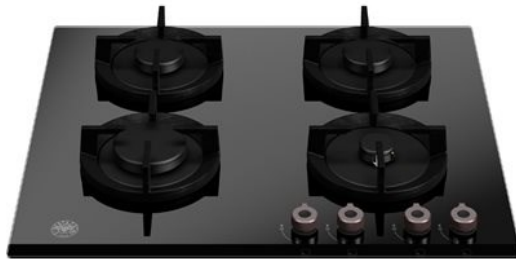

60cm gas on glass hob Professional Series

P604PROGNE

This Bertazzoni Professional Series 60cm gas hob is finished in stylish black glass. With four matt black monobloc burners and accurate metal control knobs, it makes cooking simple, versatile and precise. A 4kW wok ring gives you even more choices. The single cast iron pan support is both solid and secure for safe use.

Specifications

Features

Worktop

Size	60 cm
Number of gas zones	4
Worktop type	gas
Worktop design	tempered glass
Worktop controls	knobs
Knobs	solid metal
Burners type and caps	matt black mono-block
Pan supports	cast iron
Flame failure device	yes
Ignition	yes