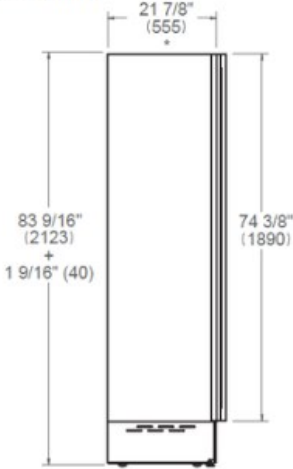

### General features

---

Size	60 cm
Cooling system	three temperature zones
User interface	internal digital LED touch interface
Display functions	entertainment mode, light color selection, sabbath mode, showroom mode
Lighting	LED lights interior illumination
Open door alarm	yes
Door finishing	panel ready
Interior finish	stainless steel back wall
Wine racks	14 wooden wine racks
Bottle capacity	100 bottles
Sound rating	39 (dB)
Certification	CB, CE

# Dimensions

SIDE VIEW

FRONT VIEW

TOP VIEW

\* Depth without door  
 \*\* Maximum Overall Handle Dimension,  
 3/4" (19) door panel thickness