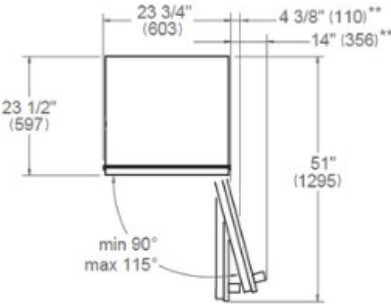

# Dimensions

SIDE VIEW

FRONT VIEW

TOP VIEW

\* Depth without door  
 \*\* Maximum Overall Handle Dimension,  
 3/4" (19) door panel thickness