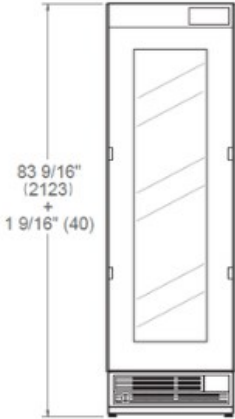

### General features

---

Size	60 cm
Cooling system	three temperature zones
User interface	internal digital LED touch interface
Display functions	entertainment mode, light color selection, sabbath mode, showroom mode
Lighting	LED lights interior illumination
Open door alarm	yes
Door finishing	panel ready
Interior finish	stainless steel back wall
Wine racks	14 wooden wine racks
Bottle capacity	100 bottles
Sound rating	39 (dB)
Certification	CB, CE

# Dimensions

SIDE VIEW

FRONT VIEW

TOP VIEW

\* Depth without door  
 \*\* Maximum Overall Handle Dimension,  
 3/4" (19) door panel thickness