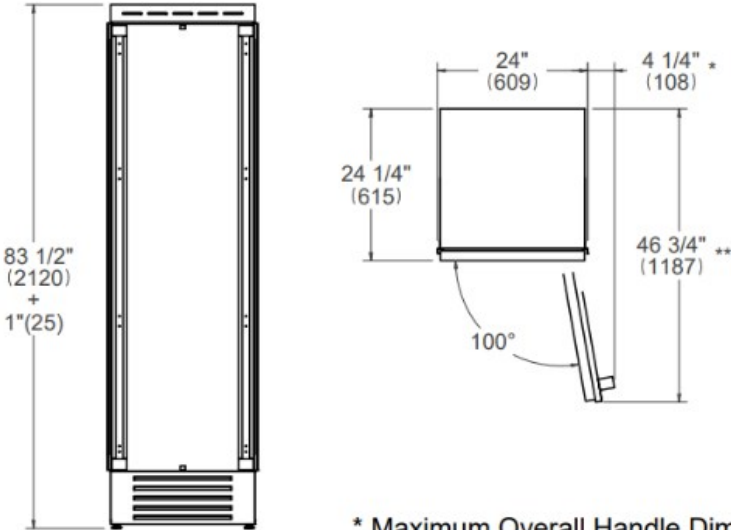

### General features

---

Size	60 cm
Cooling system	lateral air flow
User interface	TFT Touch & Scroll interface
Display functions	Shopping, Vacation, Sabbath mode
Lighting	LED lightening
Open door alarm	yes
Door finishing	panel ready
Interior finish	white coated aluminum
Refrigerator net capacity	368 L
Refrigerator shelves	4 height-adjustable
Crispers	3
Bins	3 bins
Sound rating	41 (dB)
Certification	CE

# Dimensions

---

\* Maximum Overall Handle Dimension  
\*\* Width of 3/4" (19mm) Door Panel