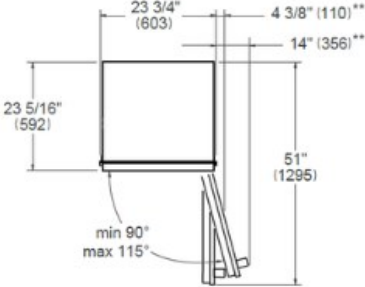

With a generous 352L capacity, the internal configuration is thoughtfully designed for maximum flexibility. The refrigerator features 4 drawers, along with 3 height-adjustable shelves and 1 fixed shelf. This versatile layout ensures efficient use of space to accommodate various storage needs.

[Guarda online](#)

Specifications

Features

General features

Size	60 cm
User interface	internal digital LED touch interface
Display functions	Super Freeze, Ice Maker, Water Filter Replacement Alarm, Eco Mode, Vacation Mode, Sabbath Mode
Lighting	LED lights on sides and top
Open door alarm	yes
Door finishing	panel ready
Interior finish	stainless steel back wall
Bins	3 height-adjustable bins
Freezer net capacity	352 L
Freezer drawers	4
Automatic ice maker	yes
Ice production capacity	1,8kg/24h
Water filter	internal
Water supply pressure	MIN 0.17 MPa (1.7 bar, 25 PSI) MAX 0.55 MPa (5.5 bar, 80 PSI)
Sound rating	39 (dB)
Certification	CB, CE

SIDE VIEW

FRONT VIEW

TOP VIEW

* Depth without door
** Maximum Overall Handle Dimension, 3/4" (19) door panel thickness