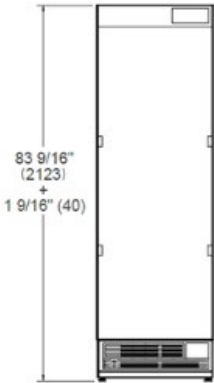

With a generous 352L capacity, the internal configuration is thoughtfully designed for maximum flexibility. The refrigerator features 4 drawers, along with 3 height-adjustable shelves and 1 fixed shelf. This versatile layout ensures efficient use of space to accommodate various storage needs.

[Guarda online](#)

Specifications

Features

General features

Size	60 cm
User interface	internal digital LED touch interface
Display functions	Super Freeze, Ice Maker, Water Filter Replacement Alarm, Eco Mode, Vacation Mode, Sabbath Mode
Lighting	LED lights on sides and top
Open door alarm	yes
Door finishing	panel ready
Interior finish	stainless steel back wall
Bins	3 height-adjustable bins
Freezer net capacity	352 L
Freezer drawers	4
Automatic ice maker	yes
Ice production capacity	1,8kg/24h
Water filter	internal
Water supply pressure	MIN 0.17 MPa (1.7 bar, 25 PSI) MAX 0.55 MPa (5.5 bar, 80 PSI)
Sound rating	39 (dB)
Certification	CB, CE

SIDE VIEW

FRONT VIEW

TOP VIEW

* Depth without door
** Maximum Overall Handle Dimension, 3/4" (19) door panel thickness