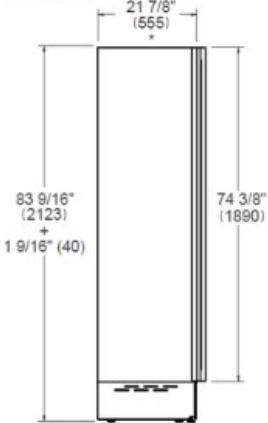

With a generous 352L capacity, the internal configuration is thoughtfully designed for maximum flexibility. The refrigerator features 4 drawers, along with 3 height-adjustable shelves and 1 fixed shelf. This versatile layout ensures efficient use of space to accommodate various storage needs.

[Guarda online](#)

Specifications

Features

General features

Size	60 cm
User interface	internal digital LED touch interface
Display functions	Super Freeze, Ice Maker, Water Filter Replacement Alarm, Eco Mode, Vacation Mode, Sabbath Mode
Lighting	LED lights on sides and top
Open door alarm	yes
Door finishing	panel ready
Interior finish	stainless steel back wall
Bins	3 height-adjustable bins
Freezer net capacity	352 L
Freezer drawers	4
Automatic ice maker	yes
Ice production capacity	1,8kg/24h
Water filter	internal
Water supply pressure	MIN 0.17 MPa (1.7 bar, 25 PSI) MAX 0.55 MPa (5.5 bar, 80 PSI)
Sound rating	39 (dB)
Certification	CB, CE

SIDE VIEW

FRONT VIEW

TOP VIEW

* Depth without door
** Maximum Overall Handle Dimension, 3/4" (19) door panel thickness