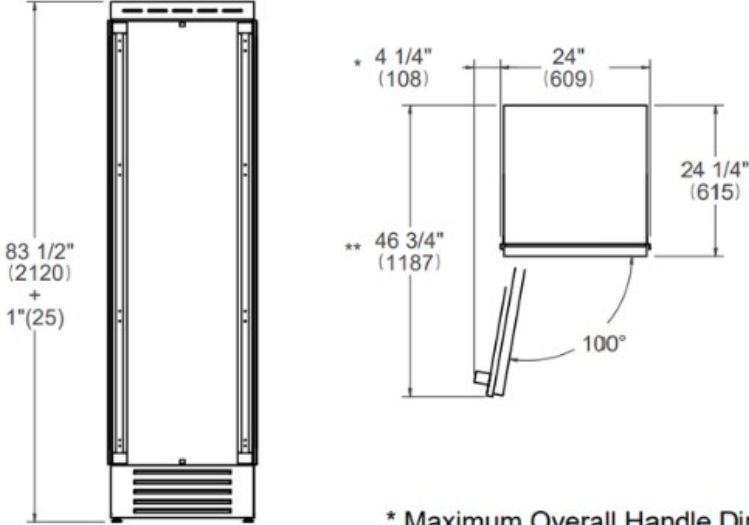

# Specifications

### General features

Size	60 cm
User interface	TFT Touch & Scroll interface
Display functions	Shopping, Vacation, Bottle cooler, Ice maker, Water filter, Super ice, Sabbath mode
Lighting	LED lightening
Open door alarm	yes
Door finishing	panel ready
Interior finish	white coated aluminum
Refrigerator shelves	2
Bins	2 bins
Freezer net capacity	342 L
Freezer drawers	2
Automatic ice maker	yes
Ice production capacity	1kg/24h
Water filter	yes
Water supply pressure	min 0.05 MPA (0.5 bar) max 0.5 MPA (5 bar)
Sound rating	41 (dB)
Certification	CE

# Dimensions

\* Maximum Overall Handle Dimension  
\*\* Width of 3/4" (19mm) Door Panel