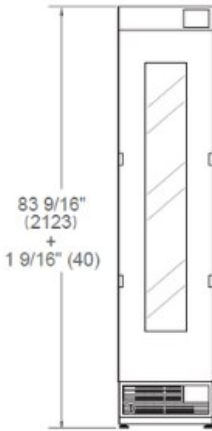

### General features

---

Size	45 cm
Cooling system	three temperature zones
User interface	internal digital LED touch interface
Display functions	entertainment mode, light color selection, sabbath mode, showroom mode
Lighting	LED lights interior illumination
Open door alarm	yes
Door finishing	panel ready
Interior finish	stainless steel back wall
Wine racks	14 wooden wine racks
Bottle capacity	68 bottles
Sound rating	39 (dB)
Certification	CB, CE

# Dimensions

SIDE VIEW

FRONT VIEW

TOP VIEW

\* Depth without door  
\*\* Maximum Overall Handle Dimension,  
3/4" (19) door panel thickness