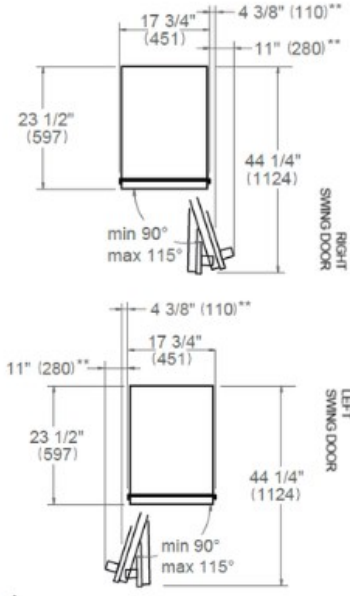

### General features

---

Size	45 cm
Cooling system	three temperature zones
User interface	internal digital LED touch interface
Display functions	entertainment mode, light color selection, sabbath mode, showroom mode
Lighting	LED lights interior illumination
Open door alarm	yes
Door finishing	panel ready
Interior finish	stainless steel back wall
Wine racks	14 wooden wine racks
Bottle capacity	68 bottles
Sound rating	39 (dB)
Certification	CB, CE

# Dimensions

SIDE VIEW

FRONT VIEW

TOP VIEW

\* Depth without door  
\*\* Maximum Overall Handle Dimension,  
3/4" (19) door panel thickness