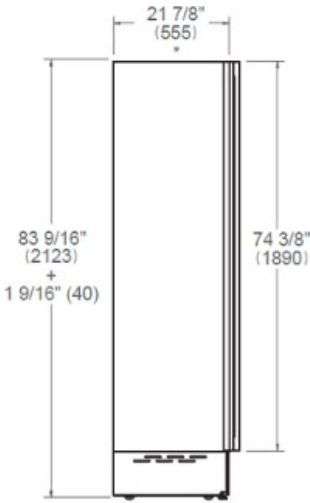

### General features

---

Size	45 cm
Cooling system	three temperature zones
User interface	internal digital LED touch interface
Display functions	entertainment mode, light color selection, sabbath mode, showroom mode
Lighting	LED lights interior illumination
Open door alarm	yes
Door finishing	panel ready
Interior finish	stainless steel back wall
Wine racks	14 wooden wine racks
Bottle capacity	68 bottles
Sound rating	39 (dB)
Certification	CB, CE

# Dimensions

SIDE VIEW

FRONT VIEW

TOP VIEW

\* Depth without door  
\*\* Maximum Overall Handle Dimension,  
3/4" (19) door panel thickness