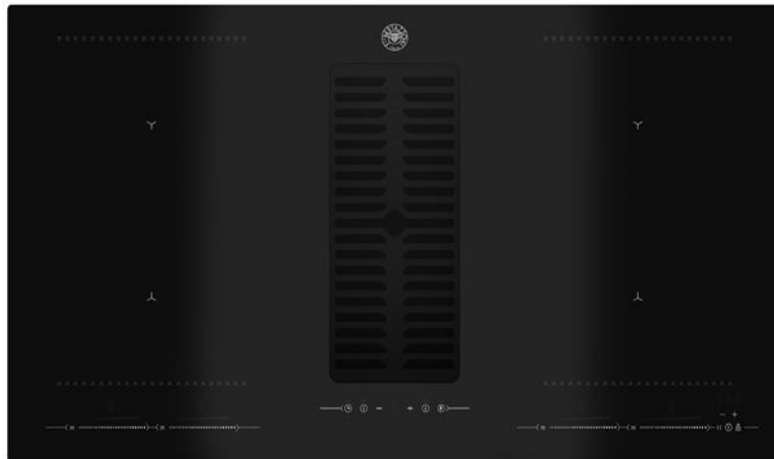

90cm induction hobs with integrated hood Modern Series

P904ICHNE

The Modern Series 90cm induction hob with integrated ventilation and is finished in black ceramic glass. Choose from 9 power levels with boosters on all zones for even faster cooking and two bridge zones to make cooking even more flexible. Touch controls make it intuitive to use. The quiet six speed hood offers maximum 750m3h airflow and is very energy efficient, rated A++.

Specifications

Features

Worktop

Size	90 cm
Number of induction zones	4 - 180x220 mm
Worktop type	induction
Worktop design	ceramic glass bevelled
Worktop controls	touch controls
Timer	yes
Pause	yes
Recall	yes
Power levels	9
Safety Induction Cooktop	child lock / residual heat indicator / automatic switch off / pot detection