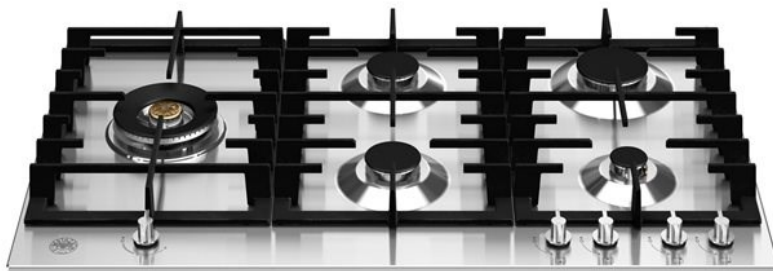

90 cm Gas hob with lateral dual wok Modern Series

£ 699

P905LMODX

This Bertazzoni Modern Series 90cm gas hob features five aluminium burners and accurate metal control knobs to make cooking simple and precise. A lateral 5kW wok ring offers added versatility. The cast iron pan support is solid and secure for safe use. Finished in stainless steel it is also available in black enamel.

[Guarda online](#)

Specifications

Features

Worktop

Size	90 cm
Number of gas zones	5
Worktop type	gas
Worktop design	stainless steel low edge
Worktop controls	knobs
Knobs	metal coated
Burners type and caps	aluminum
Pan supports	cast iron
Flame failure device	yes
Ignition	yes

Cooking zones

Dual wok	0.48 kW - 5 kW
Rapid	1.05 kW - 3 kW
Semi-rapid	0.60 kW - 1.75 kW
Auxiliary	0.48 kW - 1 kW

Technical specifications

Voltage and frequency	220/240 V - 50/60 Hz - 1 A
Absorbed power (W)	1 W
