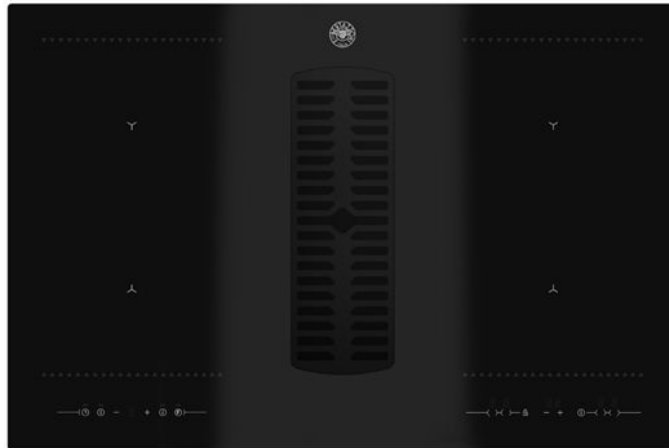

78 cm induction hob with integrated hood Modern Series

P784ICHNE

The Modern Series 78 cm induction hob with integrated ventilation and is finished in black ceramic glass. Choose from 9 power levels with boosters on all zones for even faster cooking and two bridge zones to make cooking even more flexible. Touch controls make it intuitive to use.

The quiet six speed hood offers maximum 720m3h airflow and is very energy efficient, rated A+++.

Specifications

Features

Worktop

Size	78 cm
Number of induction zones	4 - 180x220 mm
Worktop type	induction
Worktop design	ceramic glass bevelled
Worktop controls	touch controls
Timer	yes
Power levels	9
Safety Induction Cooktop	child lock / residual heat indicator / automatic switch off / pot detection

Cooking zones

Induction bridge zones	2 flexi
Induction front right	2,1 kW (booster 3 kW)
Induction back right	1,6 kW (booster 1,85 kW)
Induction front left	2,1 kW (booster 3 kW)
Induction back left	1,6 kW (booster 1,85 kW)