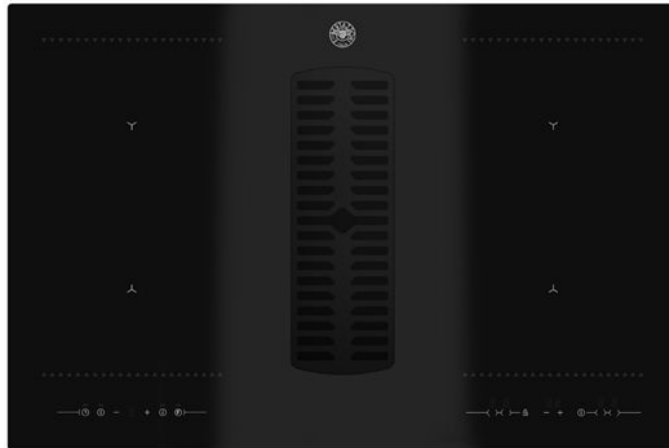

78 cm induction hob with integrated hood Modern Series

P784ICHNE

The Modern Series 78 cm induction hob with integrated ventilation and is finished in black ceramic glass. Choose from 9 power levels with boosters on all zones for even faster cooking and two bridge zones to make cooking even more flexible. Touch controls make it intuitive to use.

The quiet six speed hood offers maximum 720m³/h airflow and is very energy efficient, rated A++.

Specifications

Features

Worktop

Size	78 cm
Induction zones	4 - 180x220 mm
Worktop type	induction
Worktop design	ceramic glass bevelled
Worktop controls	touch controls

Cooking zones

Front left	2,1 kW (booster 3 kW)
Back left	1,6 kW (booster 1,85 kW)
Front right	2,1 kW (booster 3 kW)
Back right	1,6 kW (booster 1,85 kW)

Induction

Power levels	9
Timer	yes
Safety Induction Cooktop	child lock / residual heat indicator / automatic switch off / pot detection
Bridge zones	2 flexi