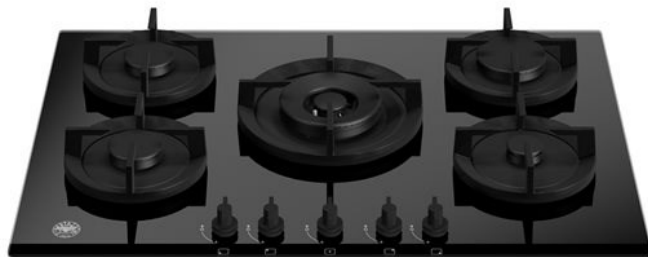

## 75 cm gas on glass hob with central wok Modern Series

### **P755CMODGNE**

Designed for precise and safe cooking, this Bertazzoni Modern Series 75 cm gas hob features five matt black monobloc burners and is finished in black glass. A 4kW wok burner adds another level of versatility to your cooking. Along with the single cast iron pan support, black soft touch knobs complete the look.

### Worktop

---

Size	75 cm
Gas zones	5
Worktop type	gas
Worktop design	tempered glass
Worktop controls	knobs
Knobs	black soft touch
Burner type	matt black mono-block
Pan supports	cast iron
Flame failure device	yes
One-hand ignition	yes