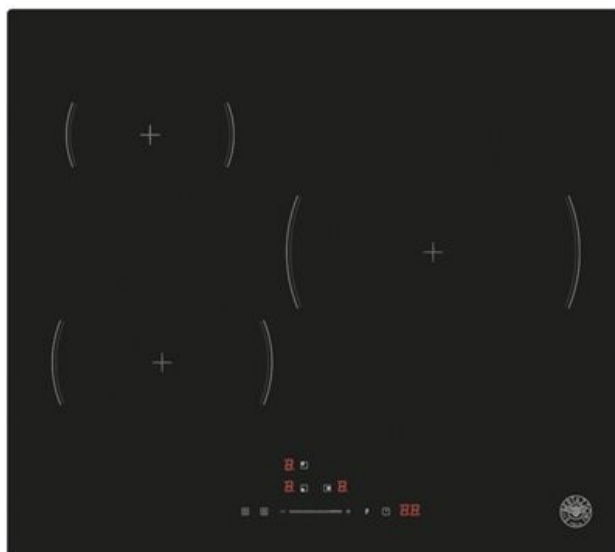

## 60cm induction hob, 3 cooking zones Modern Series

### P603I30NV

This 60 cm induction hob is equipped with 3 induction areas. A practical touch slider for all cooking zones allows you to easily set the cooking parameters. There are 9 power levels, plus a booster for each area that allows even faster cooking. The automatic timer for each zone guarantees maximum cooking flexibility while the End of Cooking function automatically switches off the hob.