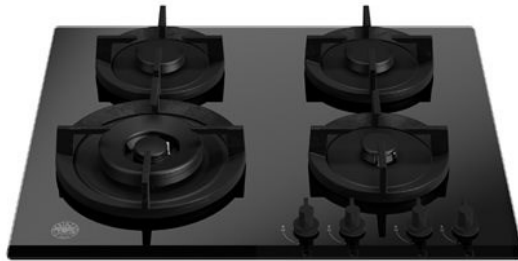

60cm gas on glass hob with lateral wok Modern Series

P604LMODGNE

Designed for precise, versatile and safe cooking, this Bertazzoni Modern Series 60cm gas hob features four matt black monobloc burners and is finished in black glass. A 4kW wok burner adds another level of versatility to your cooking. Along with the single cast iron pan support, black soft touch knobs complete the look.

Specifications

Features

Worktop

Size	60 cm
Number of gas zones	4
Worktop type	gas
Worktop design	tempered glass
Worktop controls	knobs
Knobs	black soft touch
Burners type and caps	matt black mono-block
Pan supports	cast iron
Flame failure device	yes
Ignition	yes