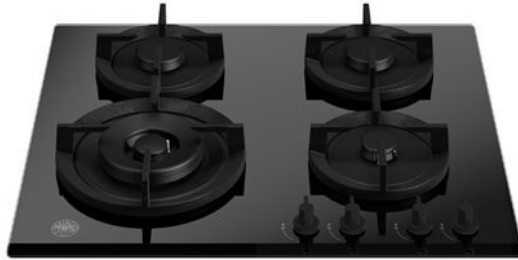

60cm gas on glass hob with lateral wok Modern Series

P604LMDGNE

Designed for precise, versatile and safe cooking, this Bertazzoni Modern Series 60cm gas hob features four matt black monobloc burners and is finished in black glass. A 4kW wok burner adds another level of versatility to your cooking. Along with the single cast iron pan support, black soft touch knobs complete the look.

Specifications

Features

Worktop

| | |
|----------------------|-----------------------|
| Size | 60 cm |
| Gas zones | 4 |
| Worktop type | gas |
| Worktop design | tempered glass |
| Worktop controls | knobs |
| Knobs | black soft touch |
| Burner type | matt black mono-block |
| Pan supports | cast iron |
| Flame failure device | yes |
| One-hand ignition | yes |