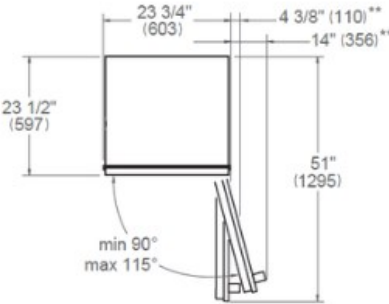

SIDE VIEW

FRONT VIEW

TOP VIEW

* Depth without door
 ** Maximum Overall Handle Dimension,
 3/4" (19) door panel thickness