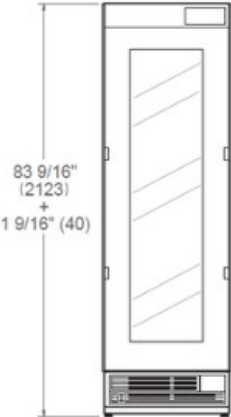

SIDE VIEW

FRONT VIEW

TOP VIEW

* Depth without door
 ** Maximum Overall Handle Dimension,
 3/4" (19) door panel thickness