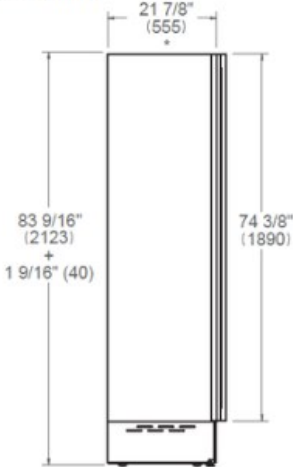

Door panels and handle kits are sold separately.

Bertazzoni built-in column wine cellars are covered by 2-year warranty.

[Guarda online](#)

Specifications

Features

General features

Size	60 cm
Cooling system	three temperature zones
User interface	internal digital LED touch interface
Display functions	entertainment mode, light color selection, sabbath mode, showroom mode
Lighting	LED lights interior illumination
Open door alarm	yes
Door finishing	Panel ready or Stainless steel
Interior finish	stainless steel back wall
Wine racks	14 wooden wine racks
Bottle capacity	100 bottles
Sound rating	39 (dB)
Certification	CB, CE

SIDE VIEW

FRONT VIEW

TOP VIEW

* Depth without door
 ** Maximum Overall Handle Dimension,
 3/4" (19) door panel thickness