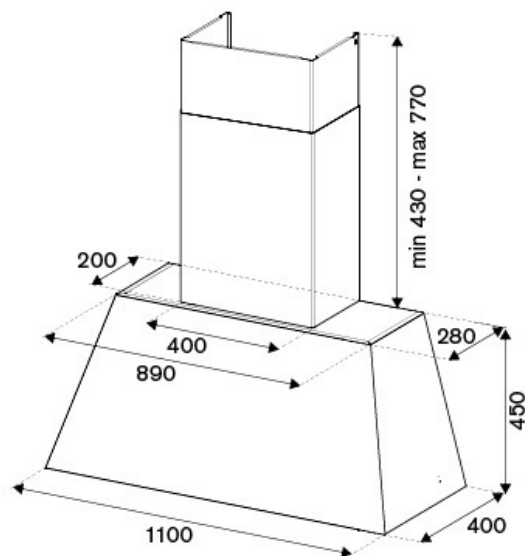

# Specifications

### General features

Size	110 cm
Hood type	wallmount
Hood control	mechanical knobs
Motor	1
Speed	3
Filters type	stainless steel
Lights	LED bar
Sound rating	67 dB(A)
Output air extraction (m <sup>3</sup> /h)	570 m3h

## Dimensions

---