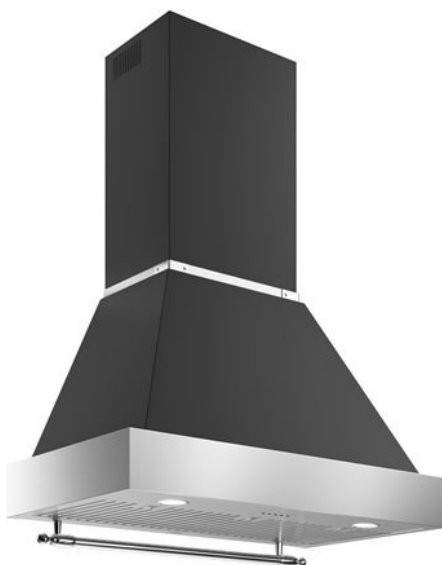

### **K90HERTX+KC36HERTNE**

Perfectly harmonized with the 90 cm Heritage Series design, this stainless steel hood is equipped with steel baffle filters. This hood is equipped with 4 settings extraction levels, including booster. Two LED lights give bright worktop illumination.

The hood chimney is height adjustable.

Recirculation kit option available.

[Guarda online](#)

### General features

---

Size	90 cm
Hood type	wallmount
Hood control	electronic with buttons
Duct cover	included
Motor	1
Speed	4
Filters type	baffle stainless steel
Lights	2 LED
Hood finishing	stainless steel
Timer	yes
Sound rating	70 dBA
Output air extraction (m <sup>3</sup> /h)	752 m3h