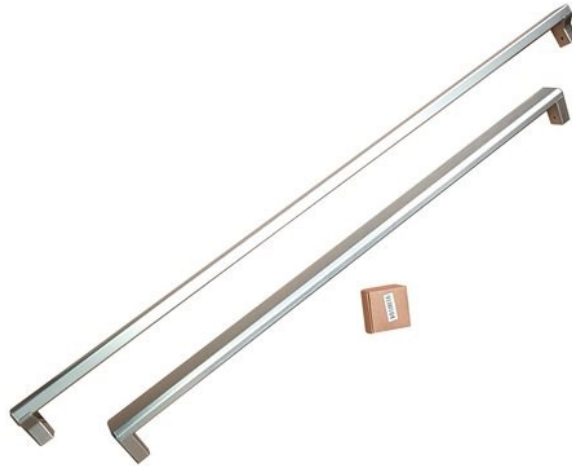

**Professional Series Handle Kit for 90 cm Built-in  
refrigerators, Built-in Style**  
Accessories

**901462**

Handle Kit for 90cm Built-in refrigerator

Professional Series Built-in Style

## Features

---

Size	90 cm
------	-------

---

Family	handle kit
--------	------------

---

Product	Refrigerators
---------	---------------

---