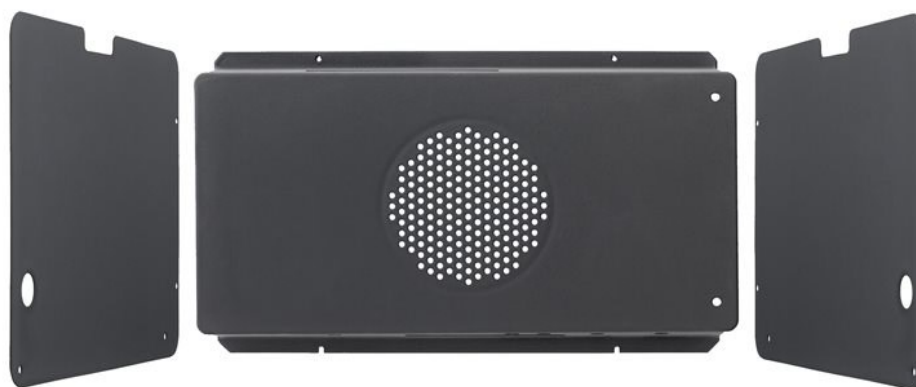

Cathalitic liners

Accessories

9100034

Set cathalic liners for 60 cm oven cavity

Specifications

Features
