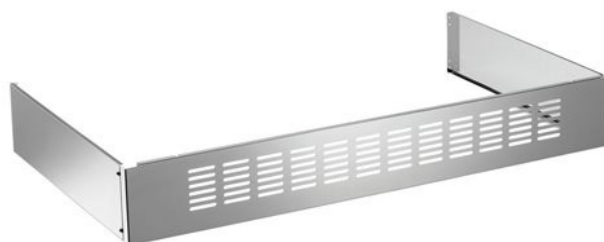

100 Toekick Panel Accessories

901375

Flush fits the range to the floor, in stainless steel, for Master Series cookers 100 cm.

Specifications

Features

Size	100 cm
Family	toekick panels
Product	cookers
Features	stainless steel design
