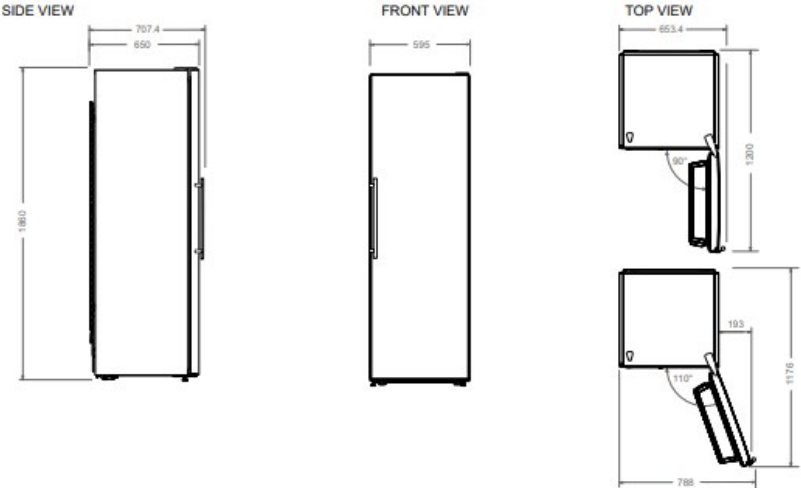

Dimensions

PRODUCT DIMENSIONS