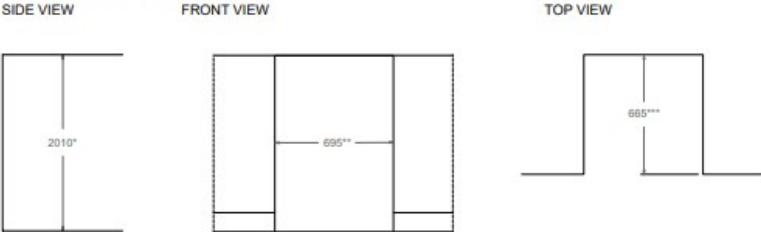

CUTOUT DIMENSIONS